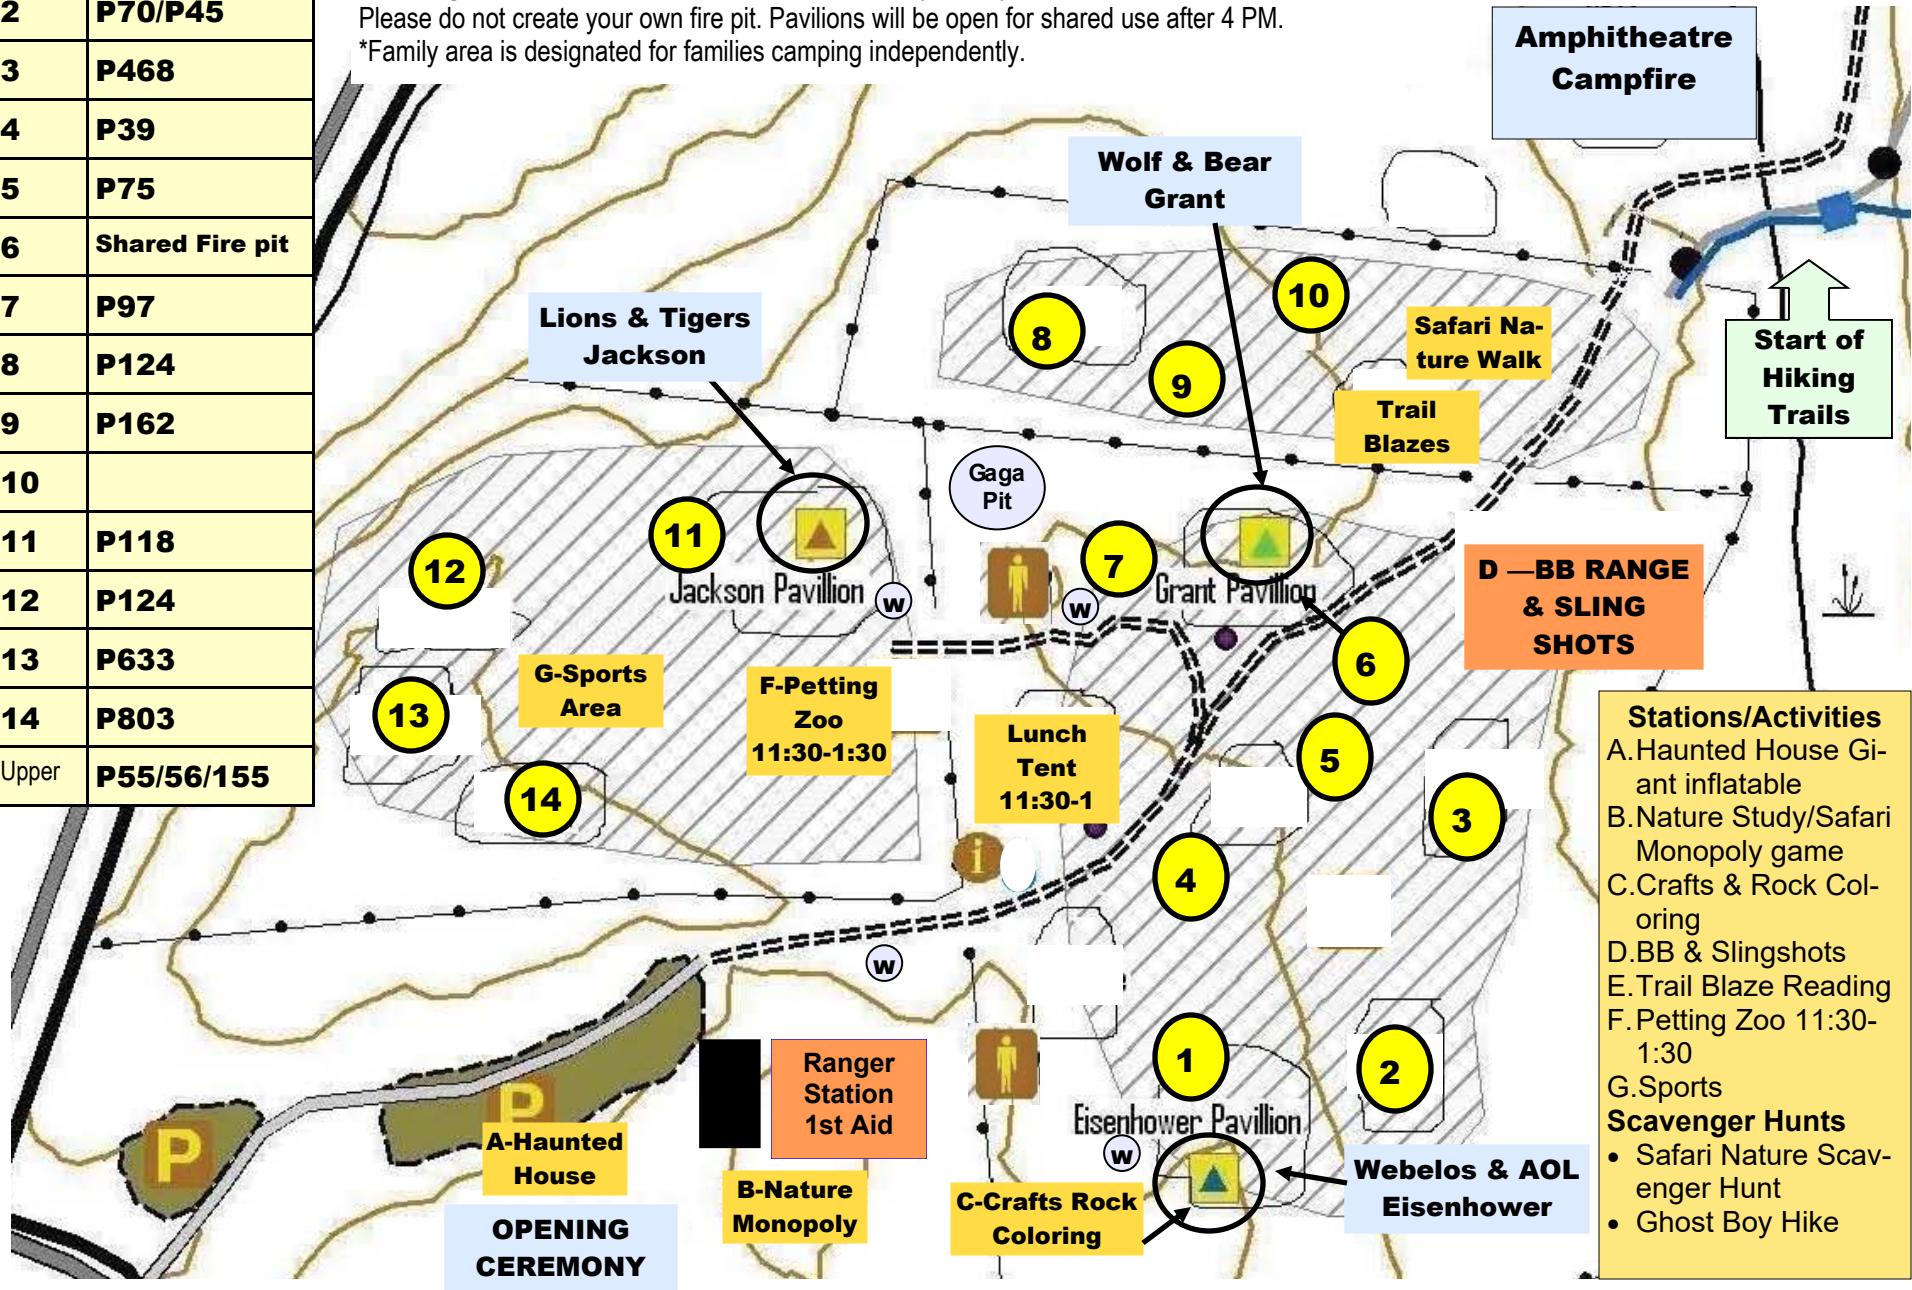

Safari Weekend Lower Hoyt Map

Camping & Activities

Campsites	
1	Family Area*
2	P70/P45
3	P468
4	P39
5	P75
6	Shared Fire pit
7	P97
8	P124
9	P162
10	
11	P118
12	P124
13	P633
14	P803
Upper	P55/56/155

Camping Notes: All campsites include a fire pit, but you may choose an alternate site without one. Please do not create your own fire pit. Pavilions will be open for shared use after 4 PM.
*Family area is designated for families camping independently.

- Stations/Activities**
- A. Haunted House Giant inflatable
 - B. Nature Study/Safari Monopoly game
 - C. Crafts & Rock Coloring
 - D. BB & Slingshots
 - E. Trail Blaze Reading
 - F. Petting Zoo 11:30-1:30
 - G. Sports
- Scavenger Hunts**
- Safari Nature Scavenger Hunt
 - Ghost Boy Hike